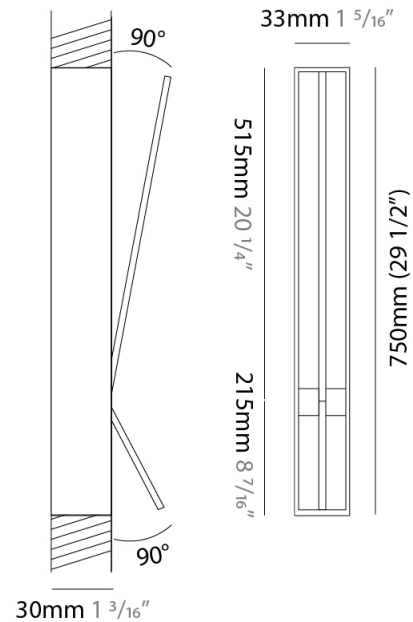

GENERAL

Series: Spillo
 Subseries: Spillo 2 Rod
 Brand: Icone
 Division: Design
 Mounting Type: Recessed
 Mounting Location: Wall
 Subcategory: Ambient

PHYSICAL

Shape: Rectangle
 Width (mm): 33
 Width (in): 1 ⁵/₁₆
 Height (mm): 750
 Height (in): 29 ¹/₂
 Min. Recessing Depth (mm): 30
 Min. Recessing Depth (in): 1 ³/₁₆
 Light Distribution: Adjustable
[Fixture Finish: WHI / BLK / CHR / BGD](#)
 Fixture Material: Brass

LED

[Color Temperature \(°K\): 2700 / 3000](#)
 Nominal Lumen (lm): 770
 CRI: >90 CRI
 Lamp Life (hrs): 50000

OPTICAL

Adjustability: Tilt 90°

RATINGS AND CERTIFICATIONS

Certified By: Certified for North American Standards
 IP rating: IP20

GENERAL

Series: Spillo
 Subseries: Spillo 2 Rod
 Brand: Icone
 Division: Design
 Mounting Type: Recessed
 Mounting Location: Wall
 Subcategory: Ambient

PHYSICAL

Shape: Rectangle
 Width (mm): 33
 Width (in): 1 ⁵/₁₆
 Height (mm): 1150
 Height (in): 45 ¹/₄
 Min. Recessing Depth (mm): 30
 Min. Recessing Depth (in): 1 ³/₁₆
 Light Distribution: Adjustable
 Fixture Finish: WHI / BLK / CHR / BGD
 Fixture Material: Brass