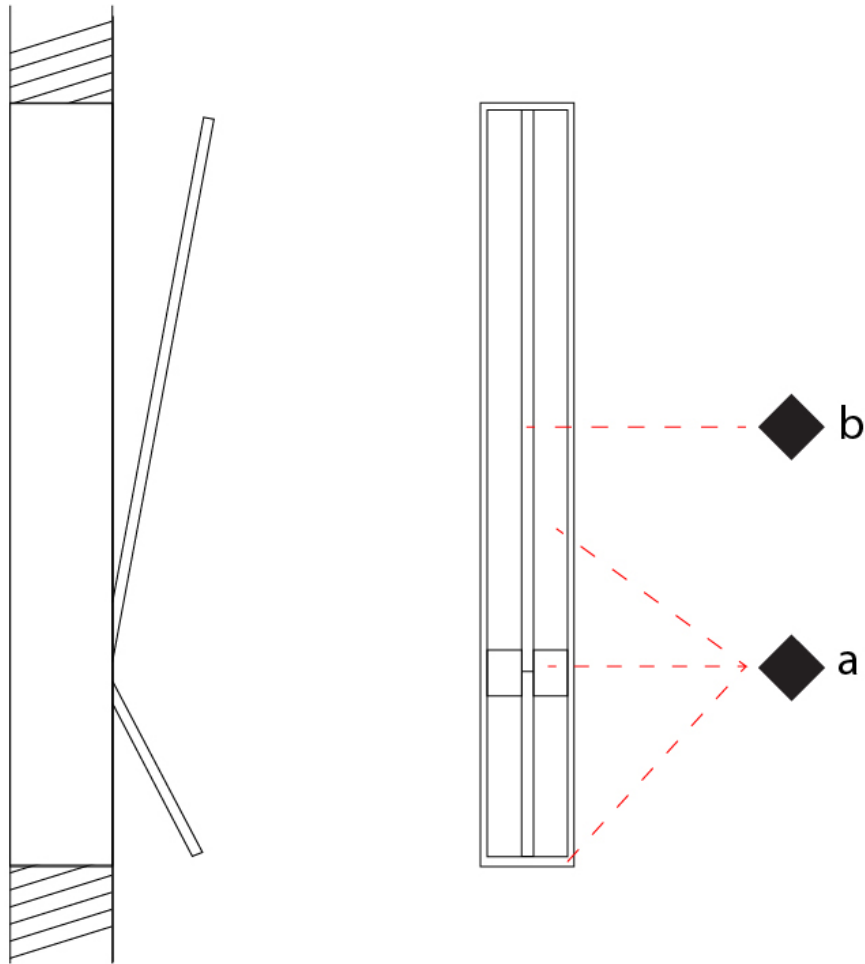

SPILLO 2 ROD RECESSED

D46027-

PROJECT _____

TYPE _____

SPECIFIER _____

QUANTITY _____

DATE _____

D