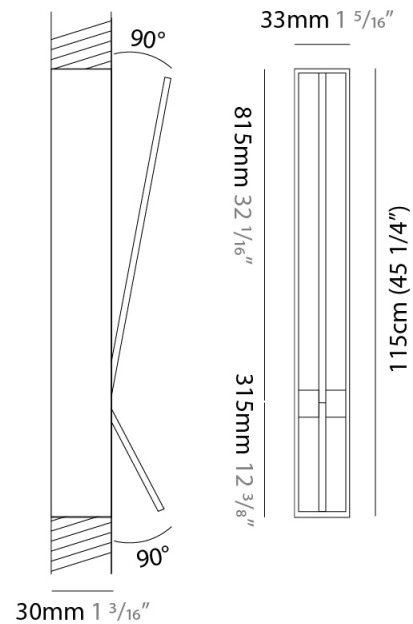

GENERAL

Series: Spillo
 Subseries: Spillo 2 Rod
 Brand: Icone
 Division: Design
 Mounting Type: Recessed
 Mounting Location: Wall
 Subcategory: Ambient

PHYSICAL

Shape: Rectangle
 Width (mm): 33
 Width (in): 1 ⁵/₁₆
 Height (mm): 750
 Height (in): 29 ¹/₂
 Min. Recessing Depth (mm): 30
 Min. Recessing Depth (in): 1 ³/₁₆
 Light Distribution: Adjustable
[Fixture Finish: WHI / BLK / CHR / BGD](#)
 Fixture Material: Brass

GENERAL

Series: Spillo
 Subseries: Spillo 2 Rod
 Brand: Icone
 Division: Design
 Mounting Type: Recessed
 Mounting Location: Wall
 Subcategory: Ambient

PHYSICAL

Shape: Rectangle
 Width (mm): 33
 Width (in): 1 ⁵/₁₆
 Height (mm): 1150
 Height (in): 45 ¹/₄
 Min. Recessing Depth (mm): 30
 Min. Recessing Depth (in): 1 ³/₁₆
 Light Distribution: Adjustable
 Fixture Finish: WHI / BLK / CHR / BGD
 Fixture Material: Brass

LED

Color Temperature (°K): 2700 / 3000
 Nominal Lumen (lm): 1210
 CRI: >90 CRI
 Lamp Life (hrs): 50000

OPTICAL

Adjustability: Tilt 90°

RATINGS AND CERTIFICATIONS

Certified By: Certified for North American Standards
 IP rating: IP20