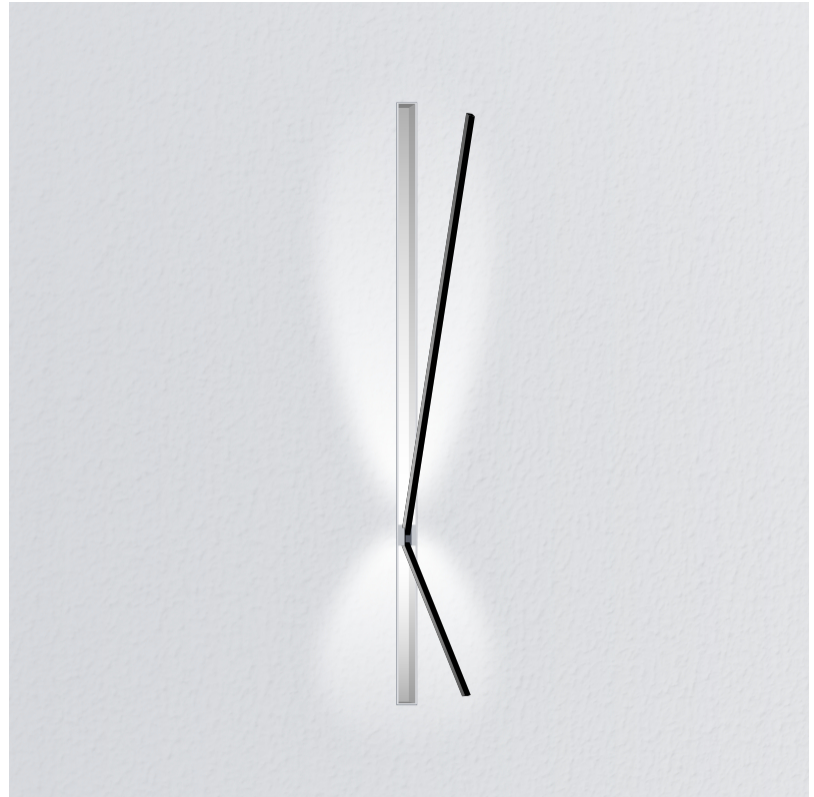

PROJECT
TYPE
SPECIFIER
QUANTITY
DATE

SPILLO 2 ROD RECESSED

D46027- -

base number   Color   Finish
Temperature   Options

1. To build a product code in our configurator select the specify button on the base model # product page
2. To build a manual product code on this datasheet choose from the options listed below in blue font and add the suffix to the base model #

GENERAL

Series: Spillo
Subseries: Spillo 2 Rod
Brand: Icone
Division: Design
Mounting Type: Recessed
Mounting Location: Wall
Subcategory: Ambient

PHYSICAL

Shape: Rectangle
Width (mm): 33
Width (in): 1 ⁵/₁₆
Height (mm): 1150
Height (in): 45 ¹/₄
Min. Recessing Depth (mm): 30
Min. Recessing Depth (in): 1 ³/₁₆
Light Distribution: Adjustable
Fixture Finish: WHI / BLK / CHR / BGD
Fixture Material: Brass

ELECTRICAL

Lamp Type: LED
Total Output Wattage (W): 14.52
Dimming: 0-10V Dimming
Driver Included: No
Driver Location: Remote
Driver Type: Constant Voltage - 120Vac
Driver Class: Class 2
Input Voltage (V): 120 - 277
Output Voltage (V): 12
Upon Request: (Not included, see components) 0-10Vdc dimming / 277Vac

LED

Color Temperature (°K): 2700 / 3000
Nominal Lumen (lm): 1210
CRI: >90 CRI
Lamp Life (hrs): 50000

OPTICAL

Adjustability: Tilt 90°

RATINGS AND CERTIFICATIONS

Certified By: Certified for North American Standards
IP rating: IP20